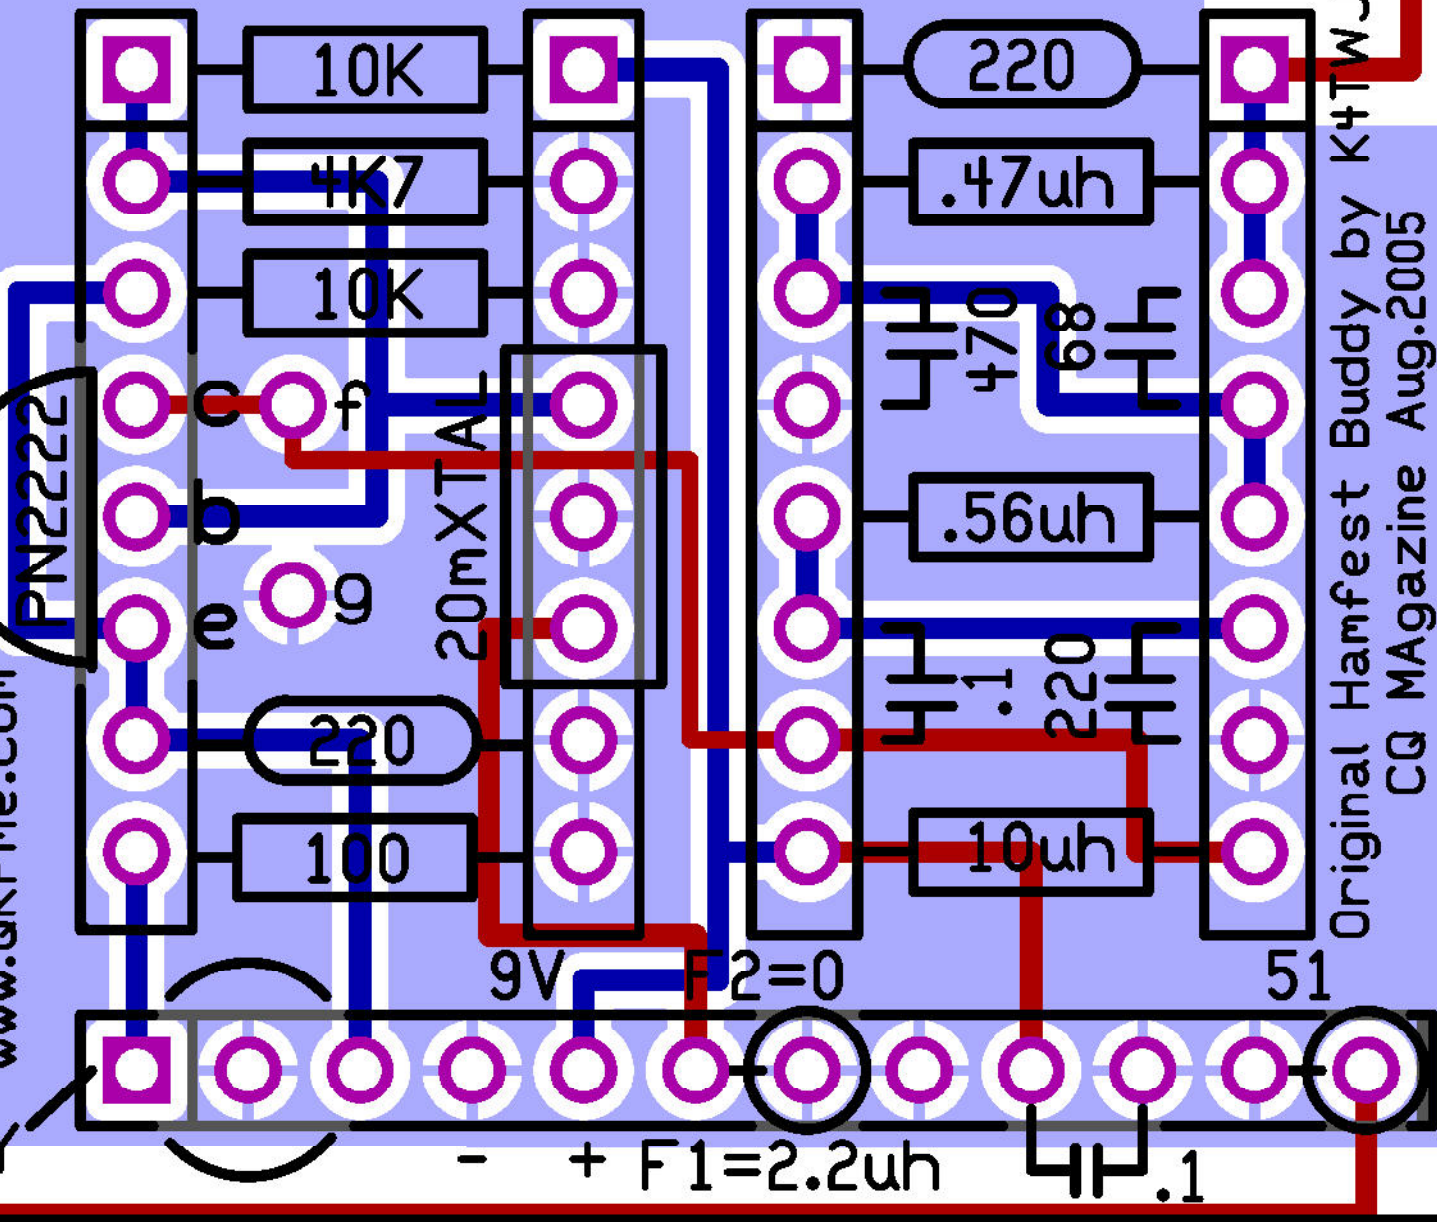

FDIM'16 World's BIGGEST Buildathon

HAMFEST BUDDY II by WIREX

www.QRPme.com

KEY

Original Hamfest Buddy by K4TWJ
CQ MAGAZINE Aug.2005

ROUTE BOARD 1.5" X 1.25"