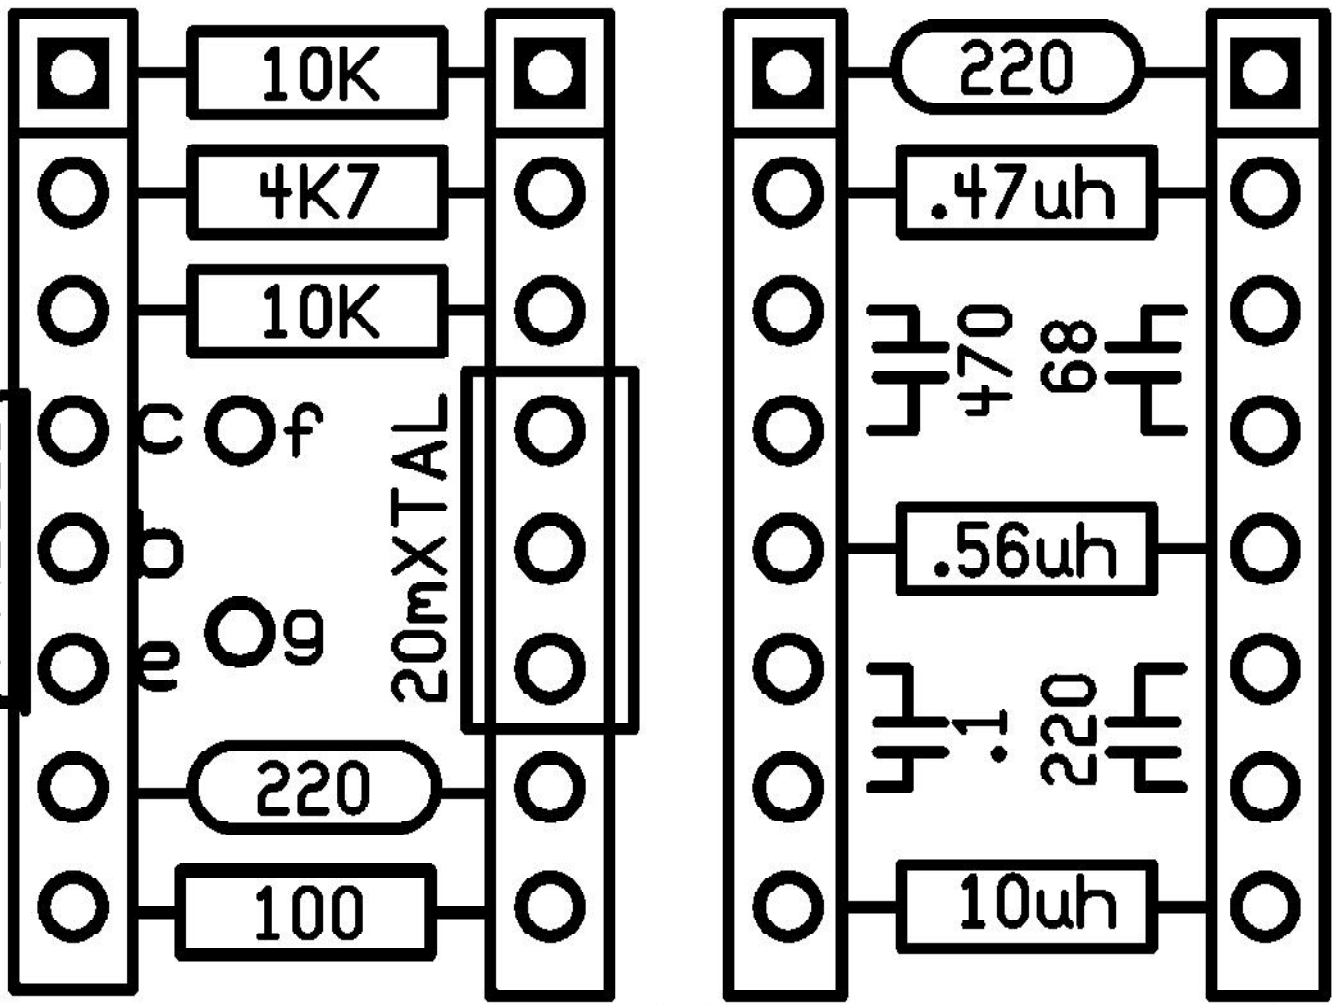

FDIM'16 World's BIGGEST Buildathon

HAMFEST BUDDY II by WIREX

www.QRPme.com

PN2222

KEY

Original Hamfest Buddy by K4TWJ
CQ MAGAZINE Aug.2005

2 RED sockets are unused