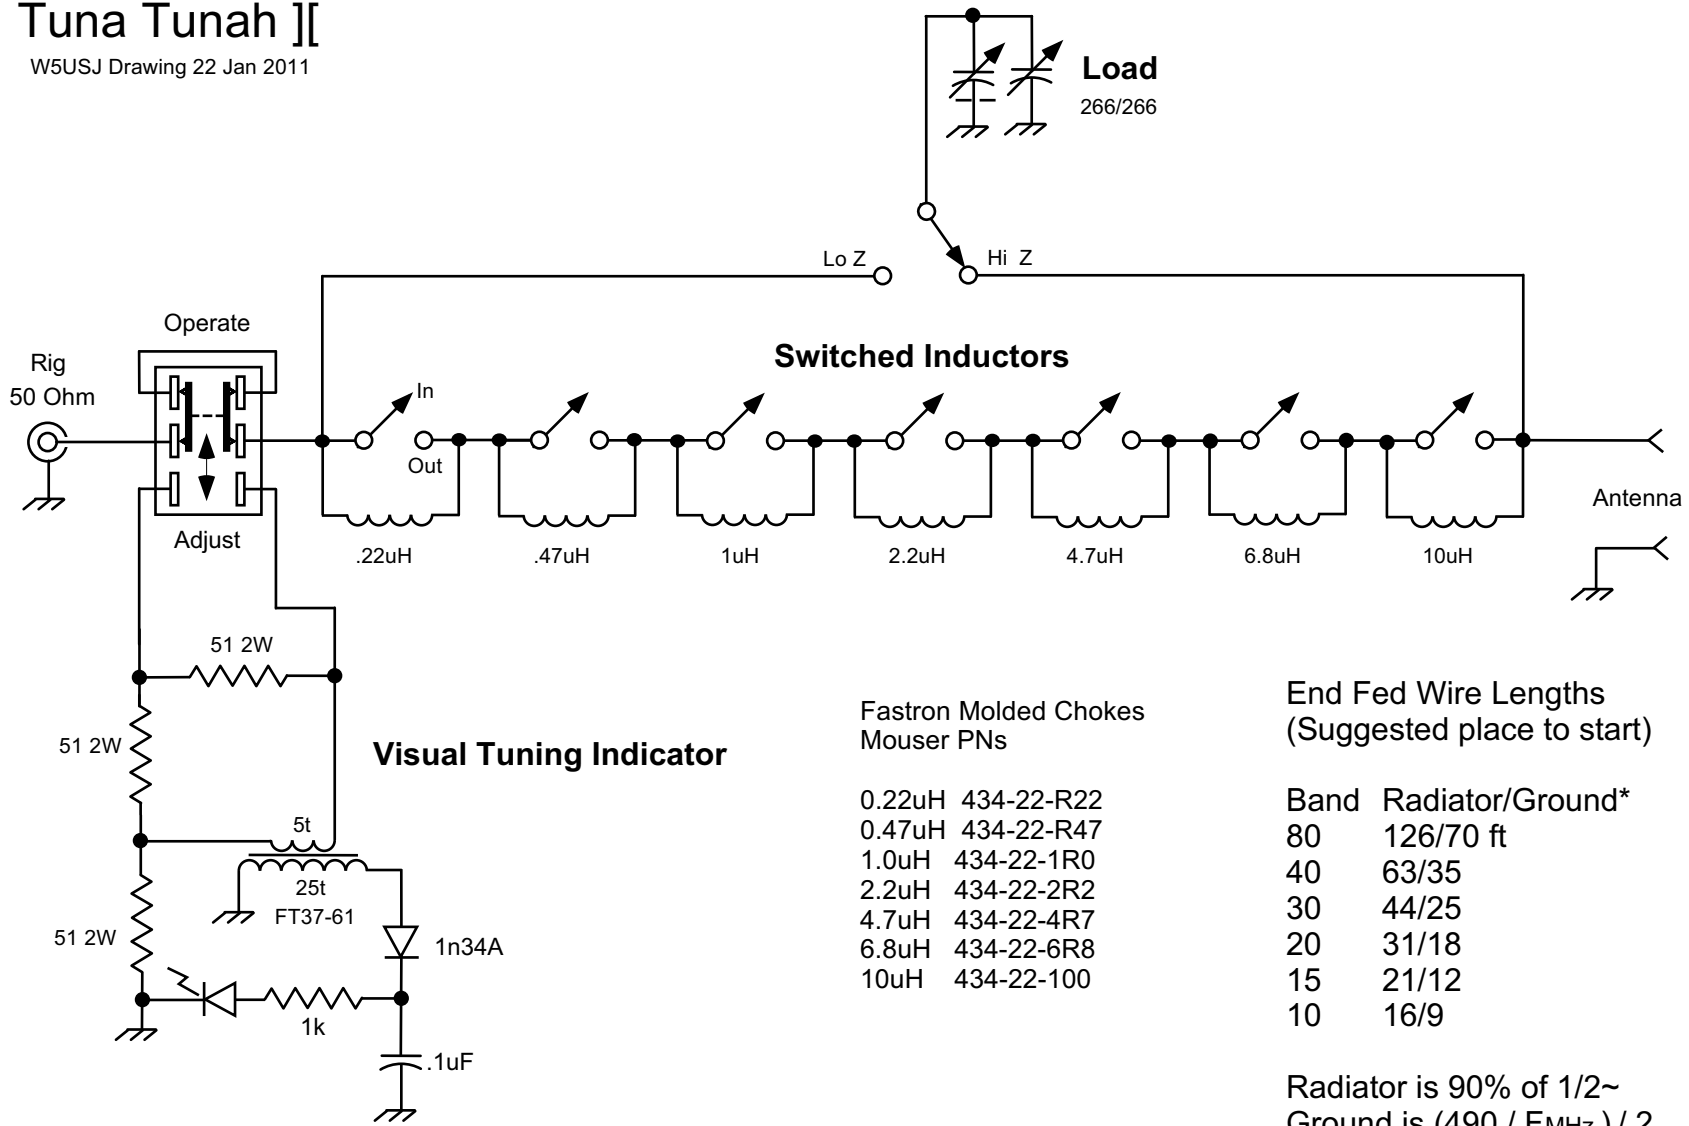

Tuna Tunah][

W5USJ Drawing 22 Jan 2011

Visual Tuning Indicator

Fastron Molded Chokes
Mouser PNs

0.22uH	434-22-R22
0.47uH	434-22-R47
1.0uH	434-22-1R0
2.2uH	434-22-2R2
4.7uH	434-22-4R7
6.8uH	434-22-6R8
10uH	434-22-100

End Fed Wire Lengths (Suggested place to start)

Band	Radiator/Ground*
80	126/70 ft
40	63/35
30	44/25
20	31/18
15	21/12
10	16/9

Radiator is 90% of 1/2~
Ground is (490 / FMHz) / 2
* aka Counterpoise