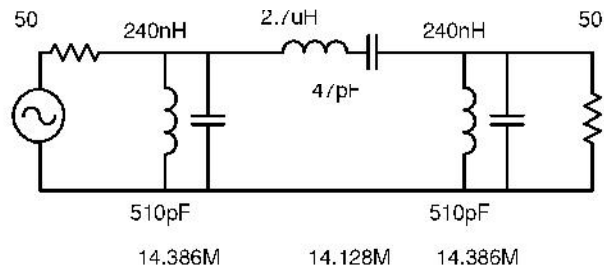

Lil Squall 20m BPF

Bandwidth: 6M Center: 14M Family: Manual entry
 C:\Program Files (x86)\Elsie\14MHz 6MHzBW 3pole BPF.LCT
 7/24/2017 1:33:45 PM - Elsie 2.59 - www.TonneSoftware.com

.24 uH is 8 turns on a T30-6, 2.7 uH is 25 turns on a T30-2.

Sea Sprite 20m Bandpass Filter

By: W5USJ 25 Jul 2017

240 nH
 2 x 250 pF
 240 nH

2.7 μH
 47 pF

[-] 2 - 250 pF 251 (FL2, FL7)
 [-] 2 - 250 pF 251 (FL3, FL6)
 [-] 1 - 47 pF 470 (FL4)

[-] 2 - 240 nH 7 turns T30-6 (FL1, FL8)
 [-] 1 - 2.7 μH 27 turns T30-2 (FL5)