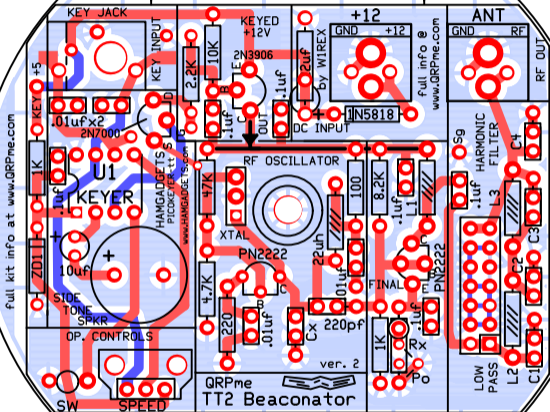

BEACONATOR BAND DATA

Band	L1	C1	L2	C2	L3	C3	C4	Cx
80m	22uh	470pf	2.2uh	1000pf	2.2uh	240pf	470pf	220pf
40m	10uh	390pf	1.0uh	820pf	1.0uh	120pf	390pf	100pf
30m	6.8uh	330pf	.68uh	680pf	.68uh	82pf	390pf	100pf
20m	4.7uh	220pf	.47uh	470pf	.47uh	62pf	220pf	100pf
17m	3.3uh	150pf	.33uh	330pf	.33uh	56pf	150pf	56pf

DESIGN by WIREX & WSUSJ

QRPme's The Beaconator

by WIREX

QRPp Transmitter
or Beacon