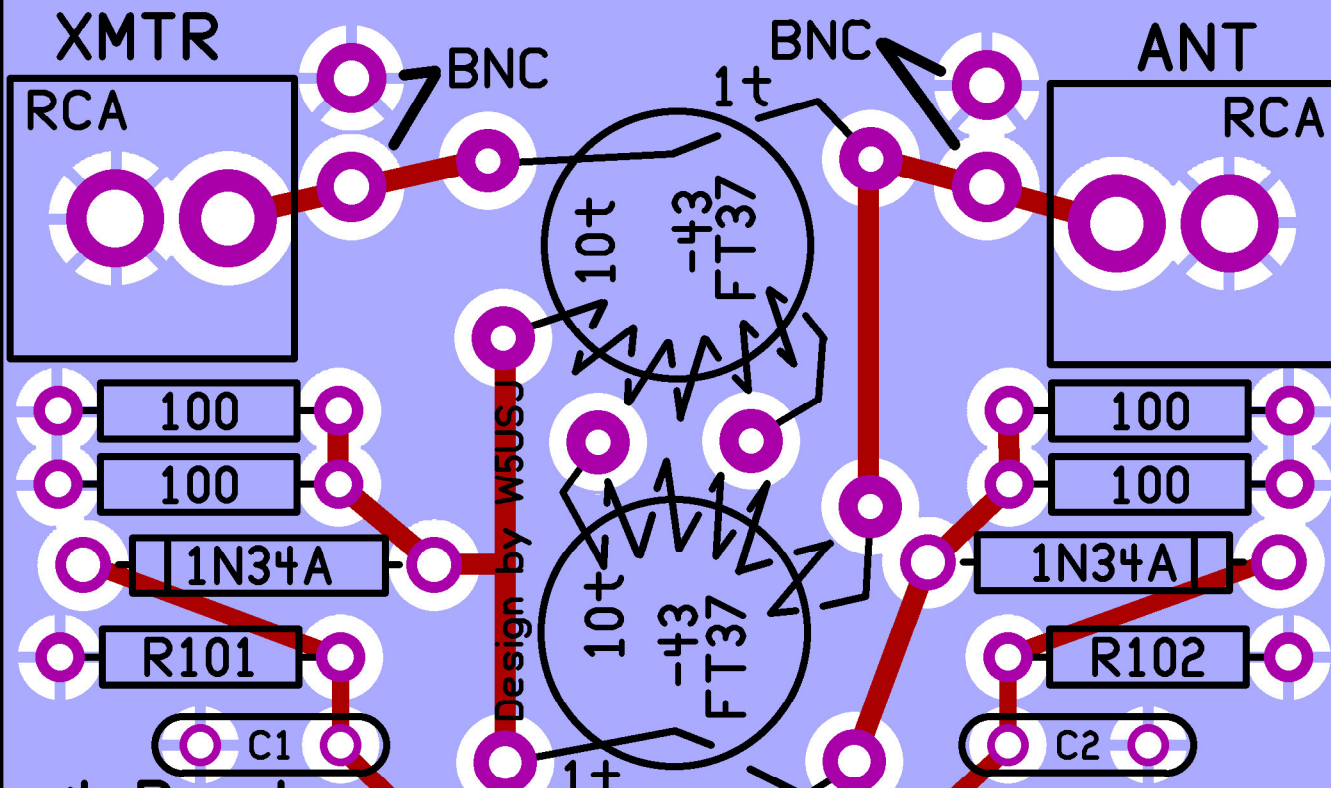

# FDIM 2018 BUILDATHON

4 Port  
Directional Coupler

ACKNOWLEDGMENTS:  
KI6WX QST 1/87  
W7EL QST 2/90  
W5USJ=EVERYDAY!

PCB DESIGN:  
WIREX

& POWER METER